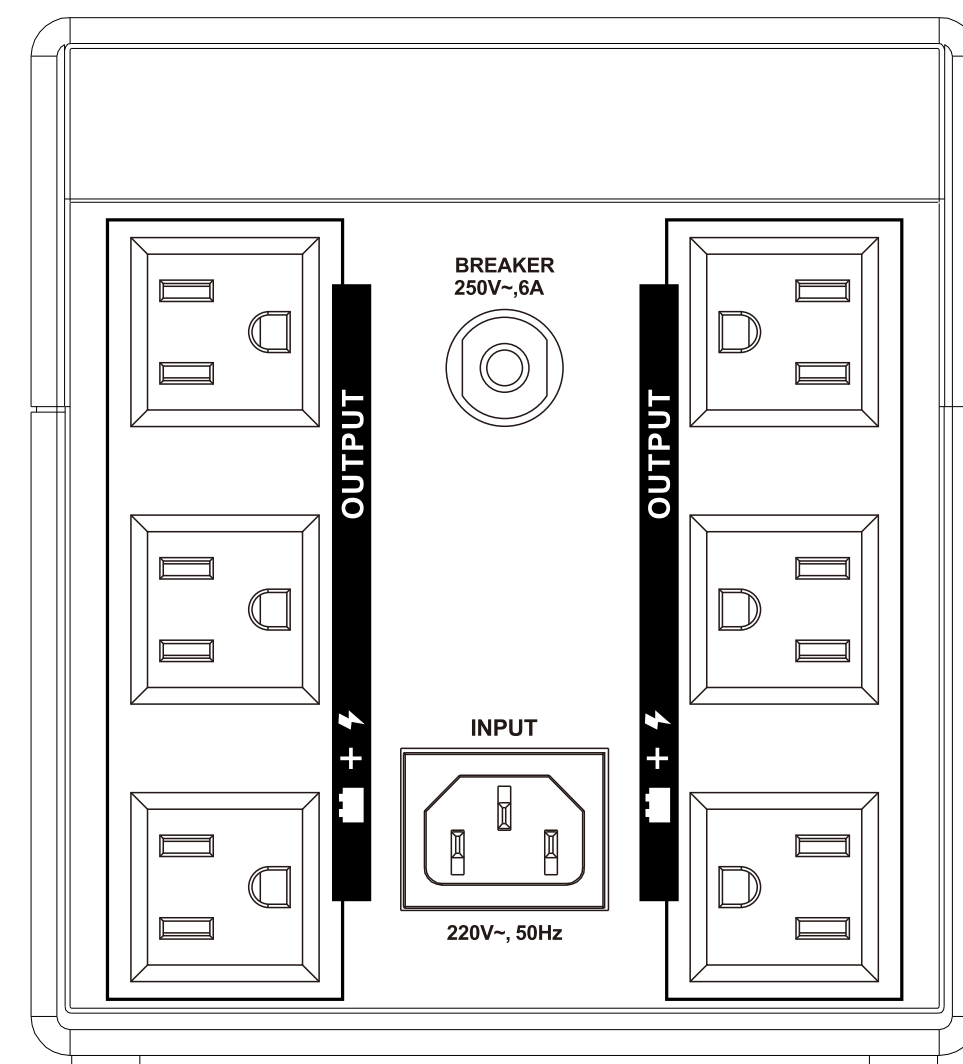

1000AV/1200AV/1500AV