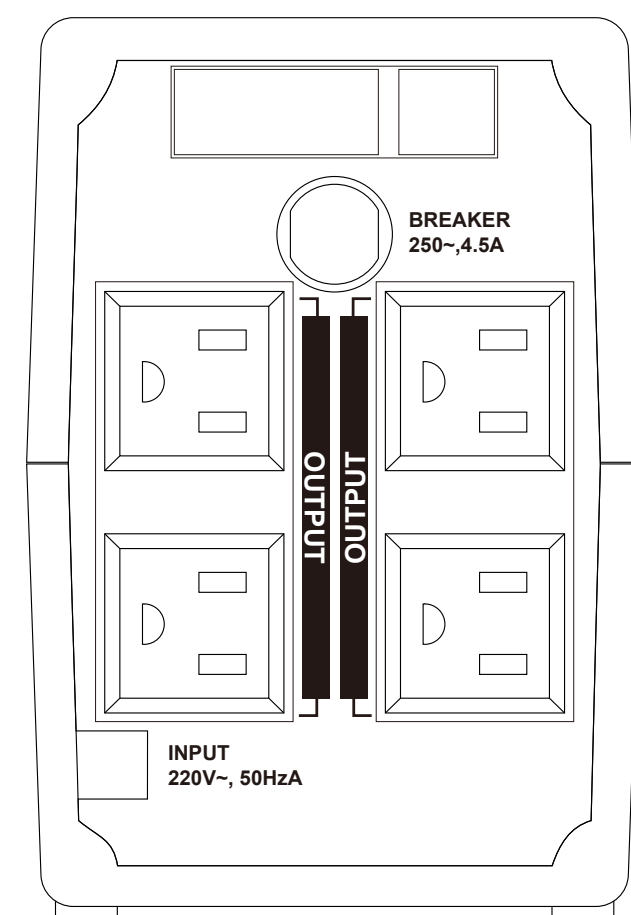

600AV/800AV