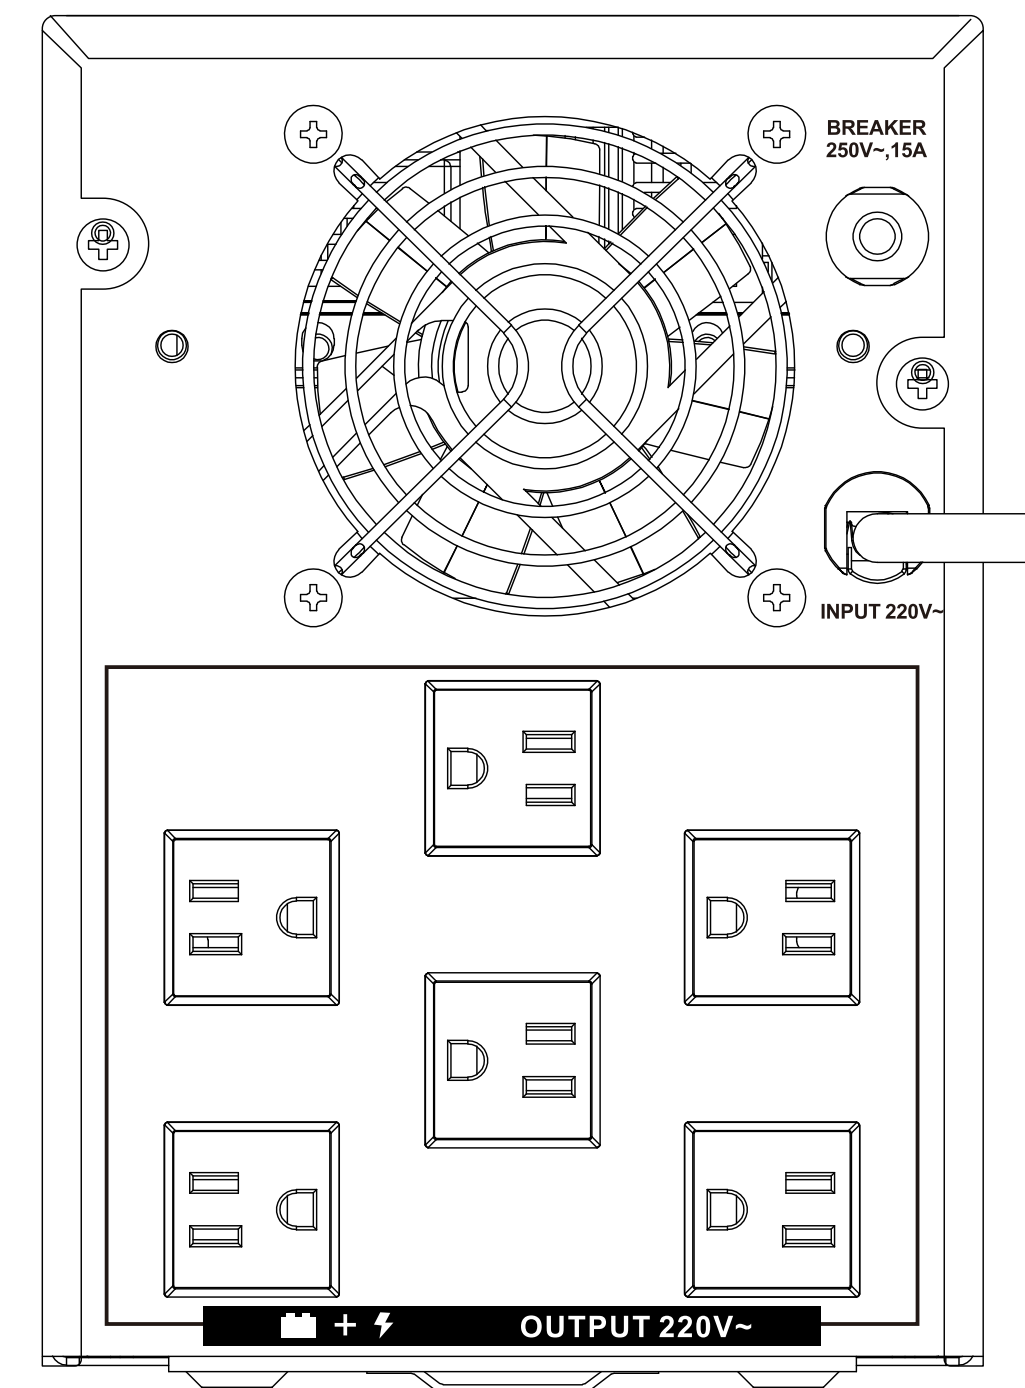

Smart Line-Interactive UPS

600VA~3000VA

- **Optional LCD or LED**

Smart LCD or LED is optional

- **Optional Communications Port**

USB port enables data-saving unattended shutdown

- **Optional RJ45 Telephone/Ethernet Protection Jacks**

Protect phone/DSL/fax/modem/Ethernet network against power surges

3000AV