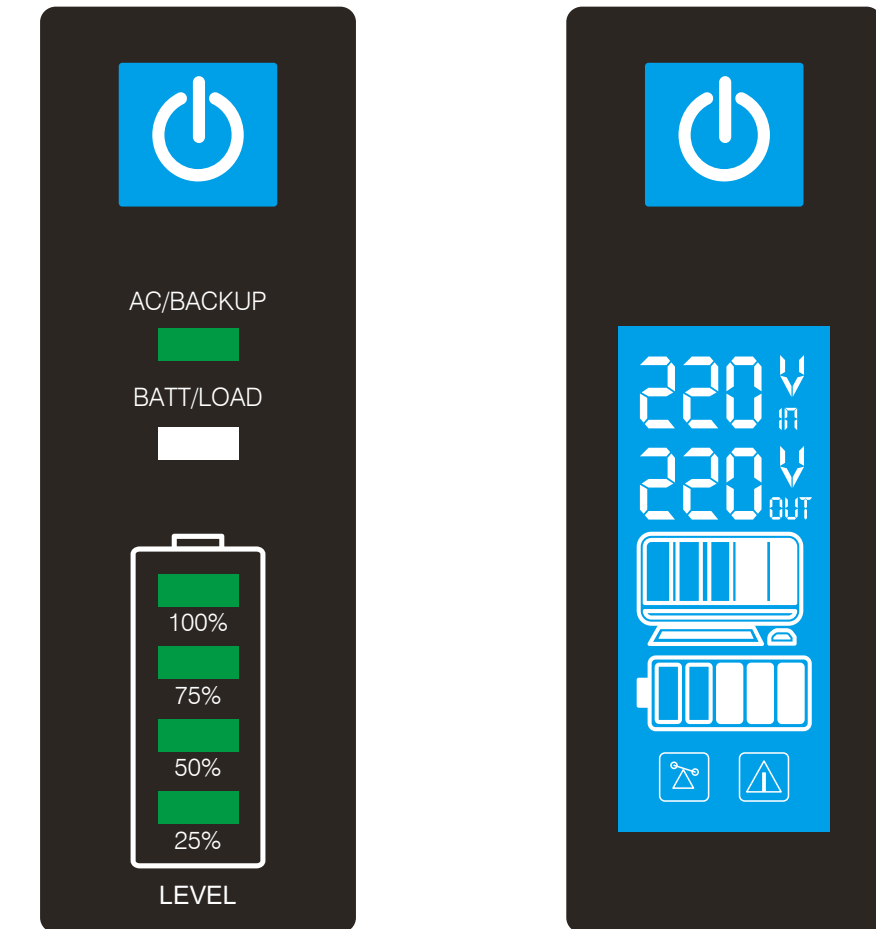

## 600VA~3000VA

- **Optional LCD or LED**

Smart LCD or LED is optional

- **Optional Communications Port**

USB port enables data-saving unattended shutdown

- **Optional RJ45 Telephone/Ethernet Protection Jacks**

Protect phone/DSL/fax/modem/Ethernet network against power surges

LED

LCD

600AV/800AV

1000AV/1200AV/1500AV

2000AV

3000AV