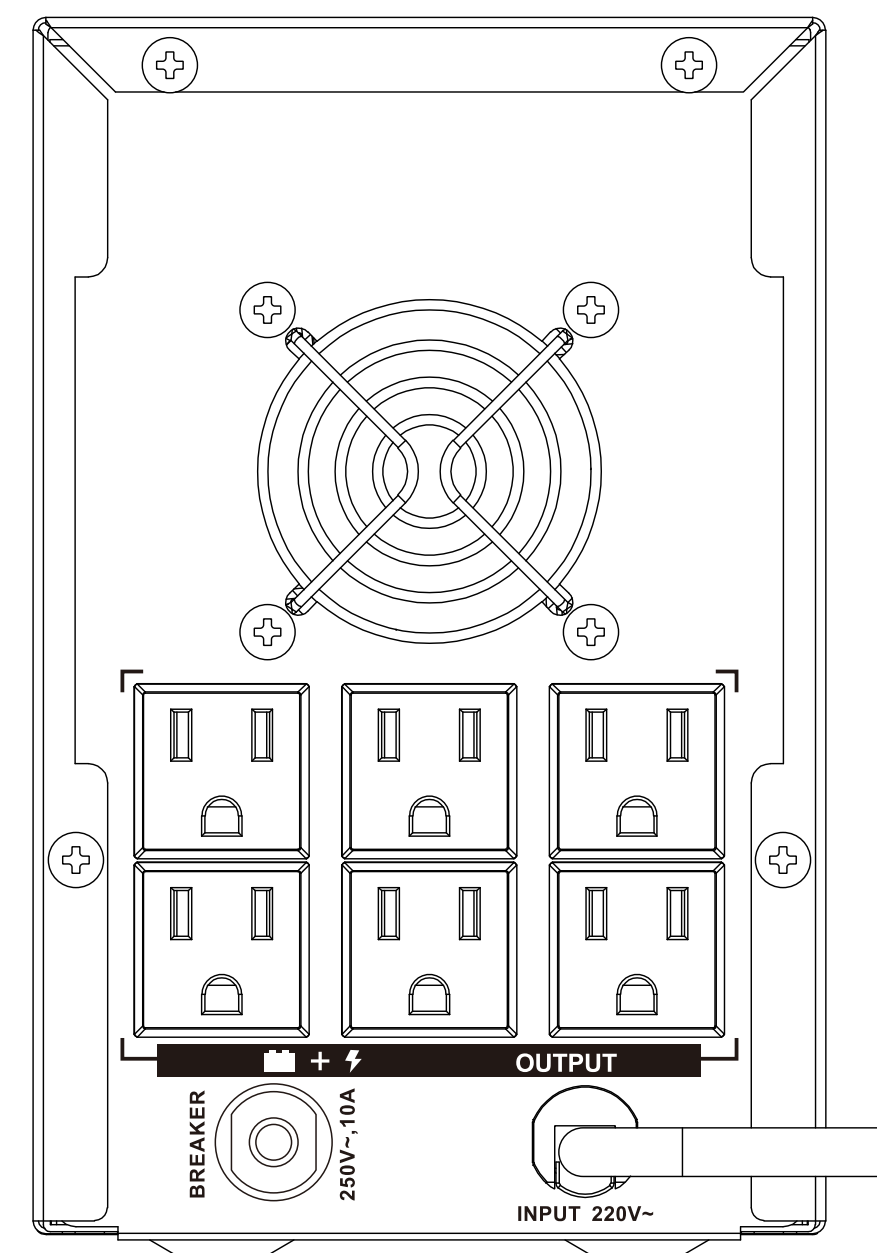

Smart Line-Interactive UPS

600VA~3000VA

- **Optional LCD or LED**

Smart LCD or LED is optional

- **Optional Communications Port**

USB port enables data-saving unattended shutdown

- **Optional RJ45 Telephone/Ethernet Protection Jacks**

Protect phone/DSL/fax/modem/Ethernet network against power surges

2000AV